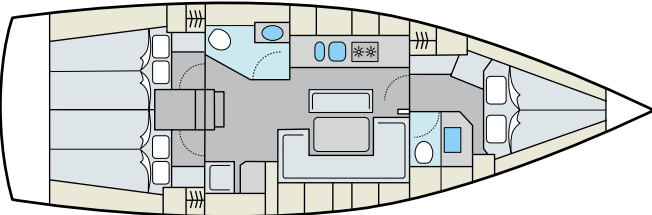

Sunny sailing holidays in **Greece**

Bavaria 31 Sunny Hour

Lenght	9,76 mtr.	Cabins	2
Beam	3,38 mtr.	Max. persons	4
Depth	1,87 mtr.	Build	2008

Bavaria 34 Sunny Soul

Lenght	10,70 mtr.	Cabins	2
Beam	3,60 mtr.	Max. persons	4
Depth	1,90 mtr.	Build	2008

Bavaria 36 Sunny Spring

Lenght	11,30 mtr.	Cabins	3
Beam	3,67 mtr.	Max. persons	6
Depth	1,85 mtr.	Build	2013

Bavaria 37 Sunny Heaven

Lenght	11,35 mtr.	Cabins	3
Beam	3,80 mtr.	Max. persons	6
Depth	1,95 mtr.	Build	2007

Bavaria 37 Sunny Rock

Lenght	11,30 mtr.	Cabins	3
Beam	3,67 mtr.	Max. persons	6
Depth	1,95 mtr.	Build	2014

Bavaria 39 Sunny Skyline

Lenght	12,14 mtr.	Cabins	3
Beam	3,97 mtr.	Max. persons	6
Depth	1,80 mtr.	Build	2006

Bavaria 41 Sunny Time

Lenght	12,35 mtr.	Cabins	3
Beam	3,96 mtr.	Max. persons	6
Depth	2,05 mtr.	Build	2014

Bavaria 42 Sunny Dream

Lenght	12,99 mtr.	Cabins	3
Beam	3,99 mtr.	Max. persons	6
Depth	1,95 mtr.	Build	2008