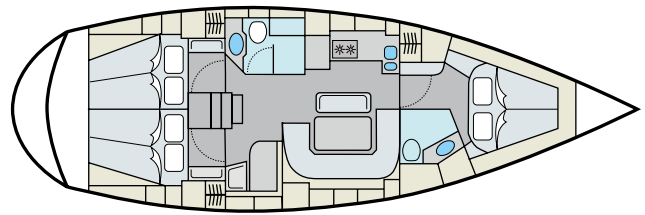

Sunny sailing holidays in **Greece**

Bavaria 31 Sunny Hour

Lenght	9,76 mtr.	Cabins	2
Beam	3,38 mtr.	Max. persons	4
Depth	1,87 mtr.	Build	2008

Bavaria 34 Sunny Soul

Lenght	10,70 mtr.	Cabins	2
Beam	3,60 mtr.	Max. persons	4
Depth	1,90 mtr.	Build	2008

Bavaria 36 Sunny Spring

Lenght	11,30 mtr.	Cabins	3
Beam	3,67 mtr.	Max. persons	6
Depth	1,85 mtr.	Build	2013

Bavaria 37 Sunny Heaven

Lenght	11,35 mtr.	Cabins	3
Beam	3,80 mtr.	Max. persons	6
Depth	1,95 mtr.	Build	2007

Bavaria 37 Sunny Rock

Lenght	11,30 mtr.	Cabins	3
Beam	3,67 mtr.	Max. persons	6
Depth	1,95 mtr.	Build	2014

Bavaria 39 Sunny Skyline

Lenght	12,14 mtr.	Cabins	3
Beam	3,97 mtr.	Max. persons	6
Depth	1,80 mtr.	Build	2006

Bavaria 41 Sunny Time

Lenght	12,35 mtr.	Cabins	3
Beam	3,96 mtr.	Max. persons	6
Depth	2,05 mtr.	Build	2014

Bavaria 42 Sunny Dream

Lenght	12,99 mtr.	Cabins	3
Beam	3,99 mtr.	Max. persons	6
Depth	1,95 mtr.	Build	2008