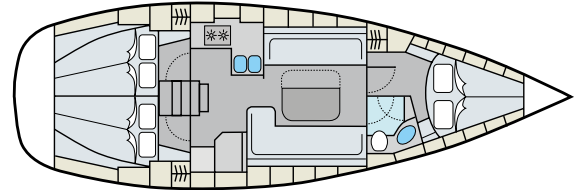

Sunny sailing holidays in **Greece**

Bavaria 31 Sunny Hour

Lenght	9,76 mtr.	Cabins	2
Beam	3,38 mtr.	Max. persons	4
Depth	1,87 mtr.	Build	2008

Bavaria 34 Sunny Soul

Lenght	10,70 mtr.	Cabins	2
Beam	3,60 mtr.	Max. persons	4
Depth	1,90 mtr.	Build	2008

Bavaria 36 Sunny Spring

Lenght	11,30 mtr.	Cabins	3
Beam	3,67 mtr.	Max. persons	6
Depth	1,85 mtr.	Build	2013

Bavaria 37 Sunny Heaven

Lenght	11,35 mtr.	Cabins	3
Beam	3,80 mtr.	Max. persons	6
Depth	1,95 mtr.	Build	2007

Bavaria 37 Sunny Rock

Lenght	11,30 mtr.	Cabins	3
Beam	3,67 mtr.	Max. persons	6
Depth	1,95 mtr.	Build	2014

Bavaria 39 Sunny Skyline

Lenght	12,14 mtr.	Cabins	3
Beam	3,97 mtr.	Max. persons	6
Depth	1,80 mtr.	Build	2006