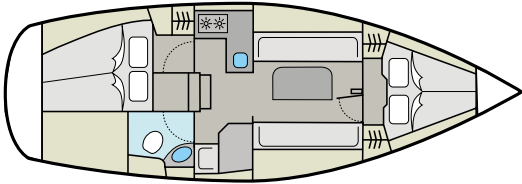

Sunny sailing holidays in **Greece**

Bavaria 31 Sunny Hour

Lenght	9,76 mtr.	Cabins	2
Beam	3,38 mtr.	Max. persons	4
Depth	1,87 mtr.	Build	2008

Bavaria 34 Sunny Soul

Lenght	10,70 mtr.	Cabins	2
Beam	3,60 mtr.	Max. persons	4
Depth	1,90 mtr.	Build	2008

Bavaria 36 Sunny Spring

Lenght	11,30 mtr.	Cabins	3
Beam	3,67 mtr.	Max. persons	6
Depth	1,85 mtr.	Build	2013

Bavaria 37 Sunny Heaven

Lenght	11,35 mtr.	Cabins	3
Beam	3,80 mtr.	Max. persons	6
Depth	1,95 mtr.	Build	2007