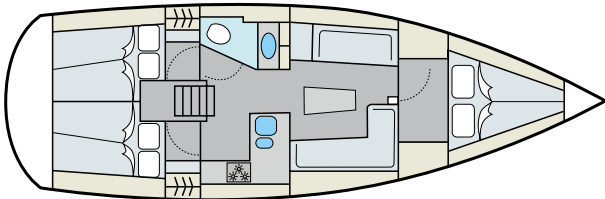

Sunny sailing holidays in **Greece**

Bavaria 31 Sunny Hour

Lenght	9,76 mtr.	Cabins	2
Beam	3,38 mtr.	Max. persons	4
Depth	1,87 mtr.	Build	2008

Bavaria 34 Sunny Soul

Lenght	10,70 mtr.	Cabins	2
Beam	3,60 mtr.	Max. persons	4
Depth	1,90 mtr.	Build	2008

Bavaria 36 Sunny Spring

Lenght	11,30 mtr.	Cabins	3
Beam	3,67 mtr.	Max. persons	6
Depth	1,85 mtr.	Build	2013

Bavaria 37 Sunny Heaven

Lenght	11,35 mtr.	Cabins	3
Beam	3,80 mtr.	Max. persons	6
Depth	1,95 mtr.	Build	2007

Bavaria 37 Sunny Rock

Lenght	11,30 mtr.	Cabins	3
Beam	3,67 mtr.	Max. persons	6
Depth	1,95 mtr.	Build	2014

Bavaria 39 Sunny Skyline

Lenght	12,14 mtr.	Cabins	3
Beam	3,97 mtr.	Max. persons	6
Depth	1,80 mtr.	Build	2006