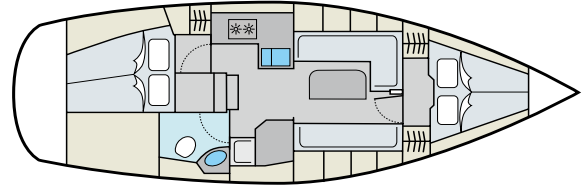

Sunny sailing holidays in **Greece**

Bavaria 31 Sunny Hour

Lenght	9,76 mtr.	Cabins	2
Beam	3,38 mtr.	Max. persons	4
Depth	1,87 mtr.	Build	2008

Bavaria 34 Sunny Soul

Lenght	10,70 mtr.	Cabins	2
Beam	3,60 mtr.	Max. persons	4
Depth	1,90 mtr.	Build	2008

Bavaria 36 Sunny Spring

Lenght	11,30 mtr.	Cabins	3
Beam	3,67 mtr.	Max. persons	6
Depth	1,85 mtr.	Build	2013

Bavaria 37 Sunny Heaven

Lenght	11,35 mtr.	Cabins	3
Beam	3,80 mtr.	Max. persons	6
Depth	1,95 mtr.	Build	2007