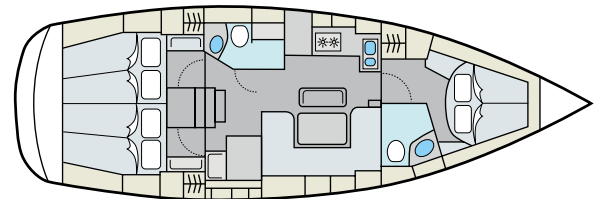

Sunny sailing holidays in **Greece**

Bavaria 31 Sunny Hour

Lenght	9,76 mtr.	Cabins	2
Beam	3,38 mtr.	Max. persons	4
Depth	1,87 mtr.	Build	2008

Bavaria 34 Sunny Soul

Lenght	10,70 mtr.	Cabins	2
Beam	3,60 mtr.	Max. persons	4
Depth	1,90 mtr.	Build	2008

Bavaria 36 Sunny Spring

Lenght	11,30 mtr.	Cabins	3
Beam	3,67 mtr.	Max. persons	6
Depth	1,85 mtr.	Build	2013

Bavaria 37 Sunny Heaven

Lenght	11,35 mtr.	Cabins	3
Beam	3,80 mtr.	Max. persons	6
Depth	1,95 mtr.	Build	2007

Bavaria 37 Sunny Rock

Lenght	11,30 mtr.	Cabins	3
Beam	3,67 mtr.	Max. persons	6
Depth	1,95 mtr.	Build	2014

Bavaria 39 Sunny Skyline

Lenght	12,14 mtr.	Cabins	3
Beam	3,97 mtr.	Max. persons	6
Depth	1,80 mtr.	Build	2006