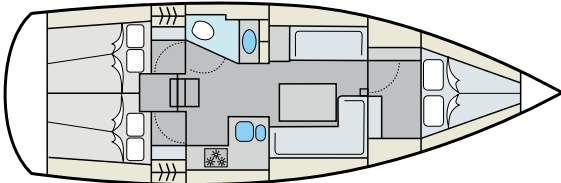

Sunny sailing holidays in **Greece**

Bavaria 31 Sunny Hour

Lenght	9,76 mtr.	Cabins	2
Beam	3,38 mtr.	Max. persons	4
Depth	1,87 mtr.	Build	2008

Bavaria 34 Sunny Soul

Lenght	10,70 mtr.	Cabins	2
Beam	3,60 mtr.	Max. persons	4
Depth	1,90 mtr.	Build	2008

Bavaria 36 Sunny Spring

Lenght	11,30 mtr.	Cabins	3
Beam	3,67 mtr.	Max. persons	6
Depth	1,85 mtr.	Build	2013

Bavaria 37 Sunny Heaven

Lenght	11,35 mtr.	Cabins	3
Beam	3,80 mtr.	Max. persons	6
Depth	1,95 mtr.	Build	2007

Bavaria 37 Sunny Rock

Lenght	11,30 mtr.	Cabins	3
Beam	3,67 mtr.	Max. persons	6
Depth	1,95 mtr.	Build	2014

Bavaria 39 Sunny Skyline

Lenght	12,14 mtr.	Cabins	3
Beam	3,97 mtr.	Max. persons	6
Depth	1,80 mtr.	Build	2006